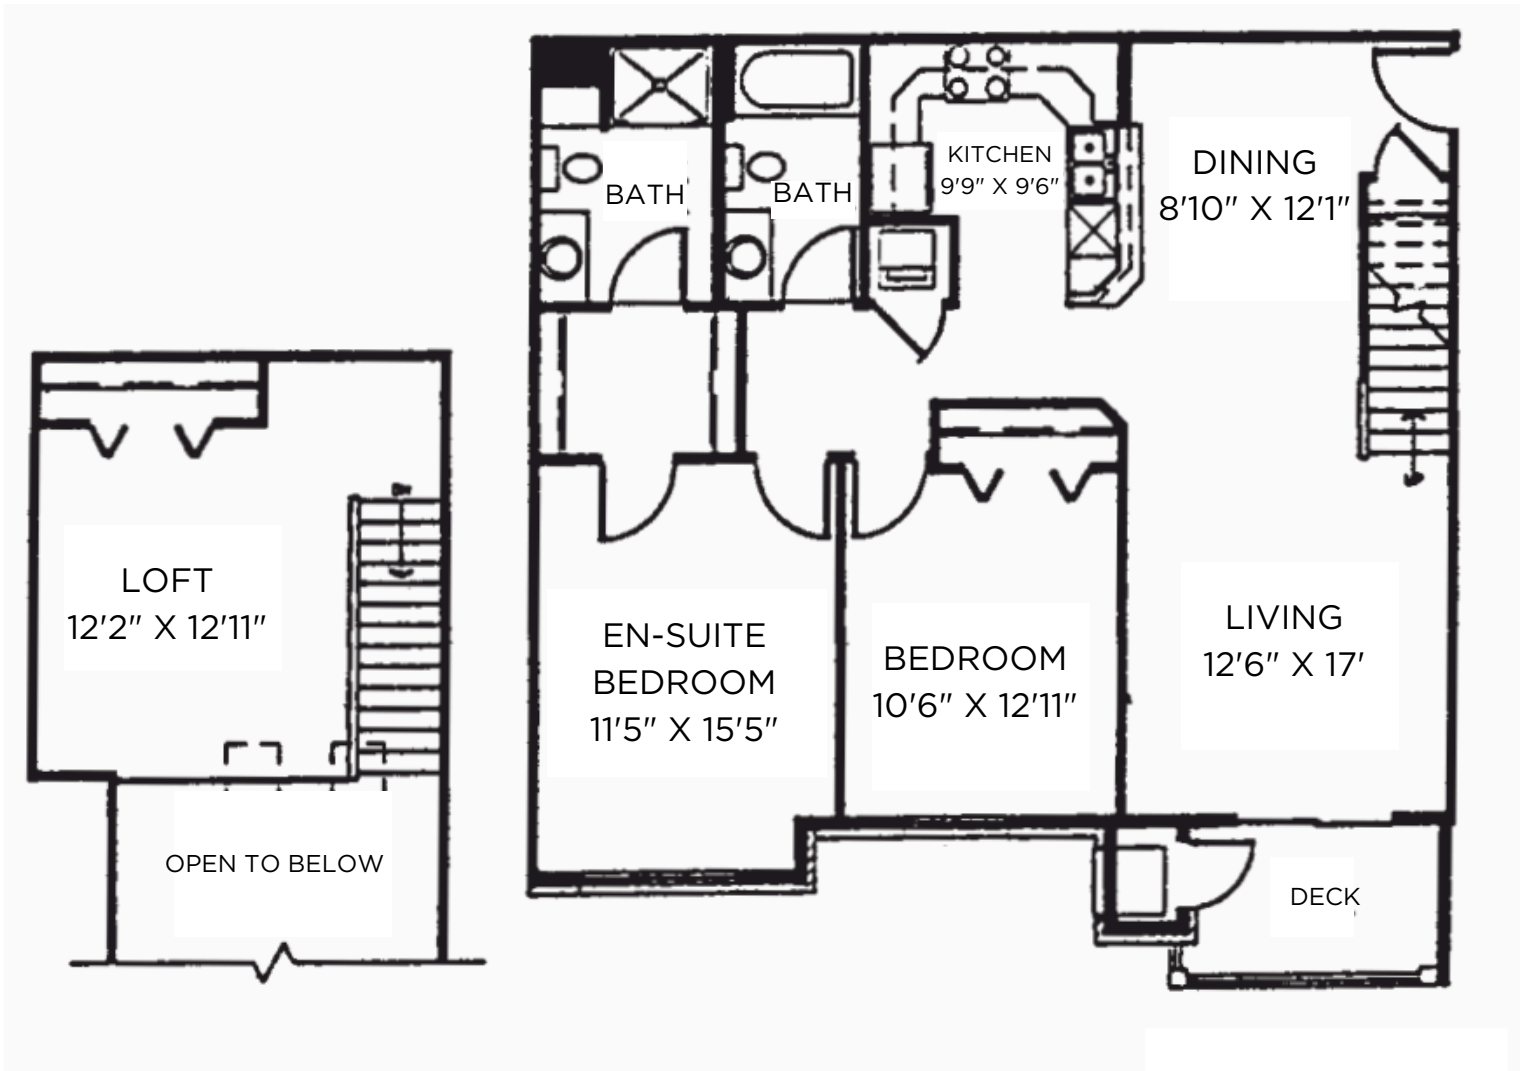

SEMINOLE WOODS

Sq Ft: 1285
Bed: 2 + Loft
Bath: 2

8

Floor plan and dimensions may vary