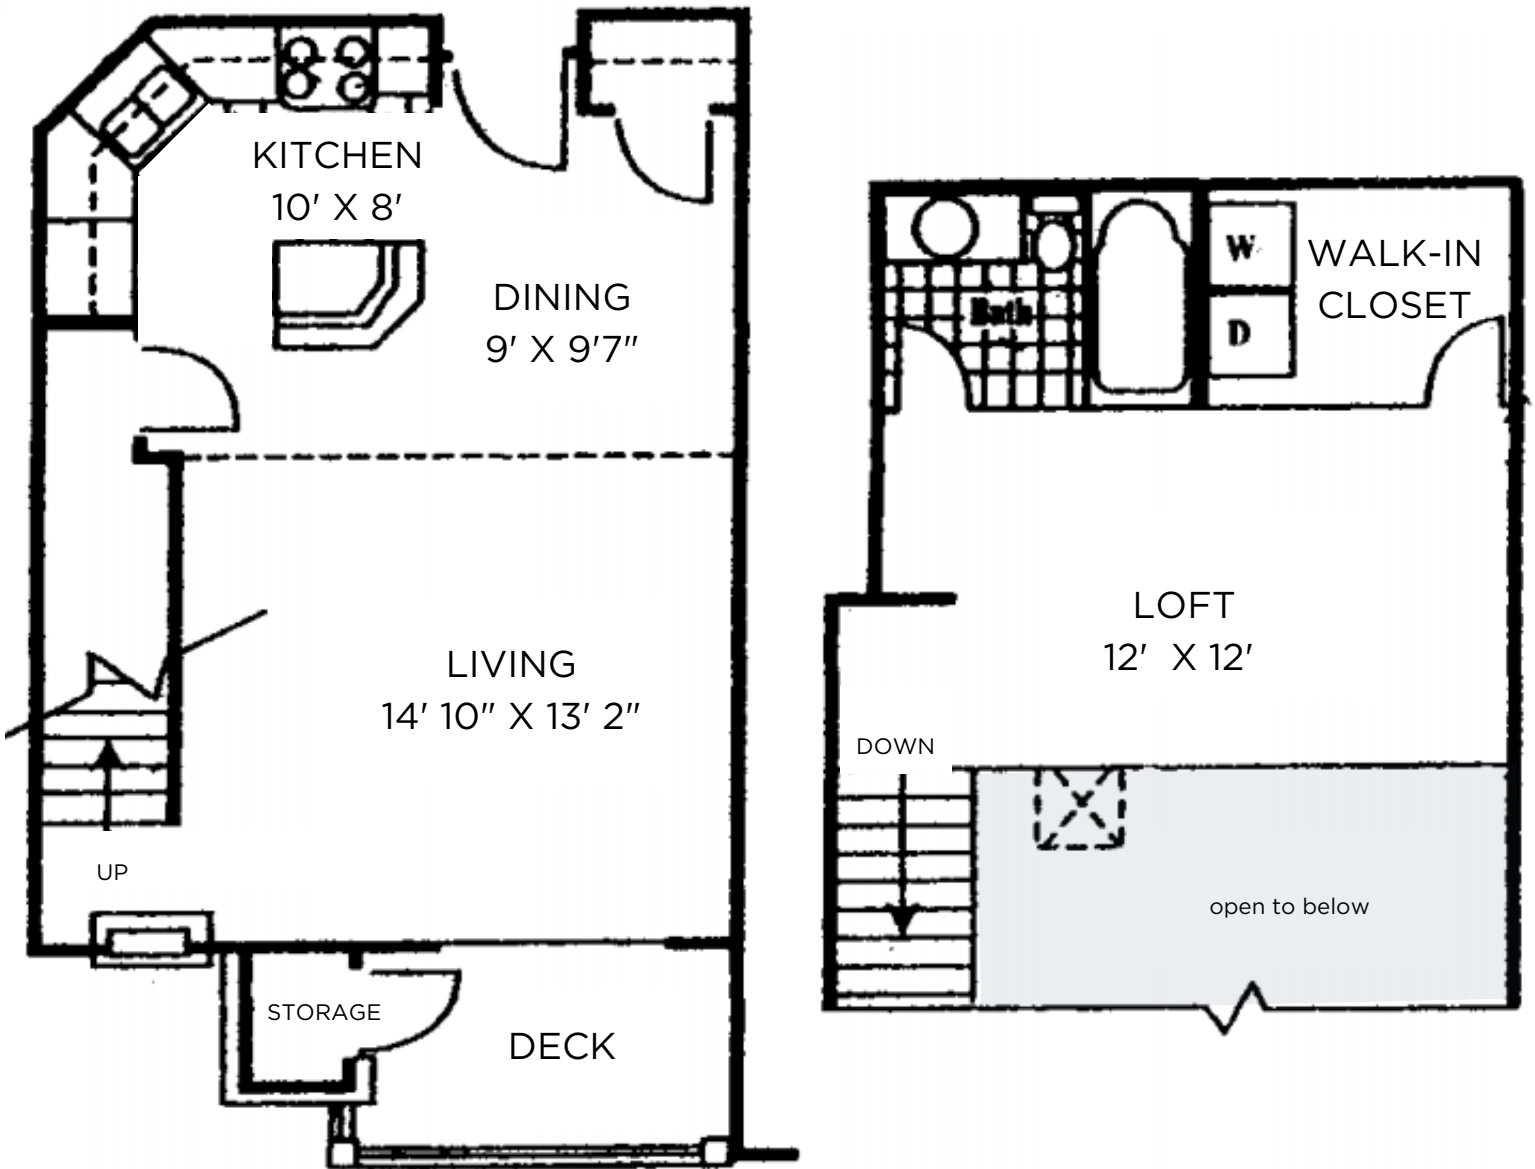

Sq Ft: 795

Bed: 1

Bath: 1

SEMINOLE WOODS

Floor plan and dimensions may vary

SEMINOLE WOODS

Sq Ft: 870

Bed: 1

Bath: 1

2

Floor plan and dimensions may vary