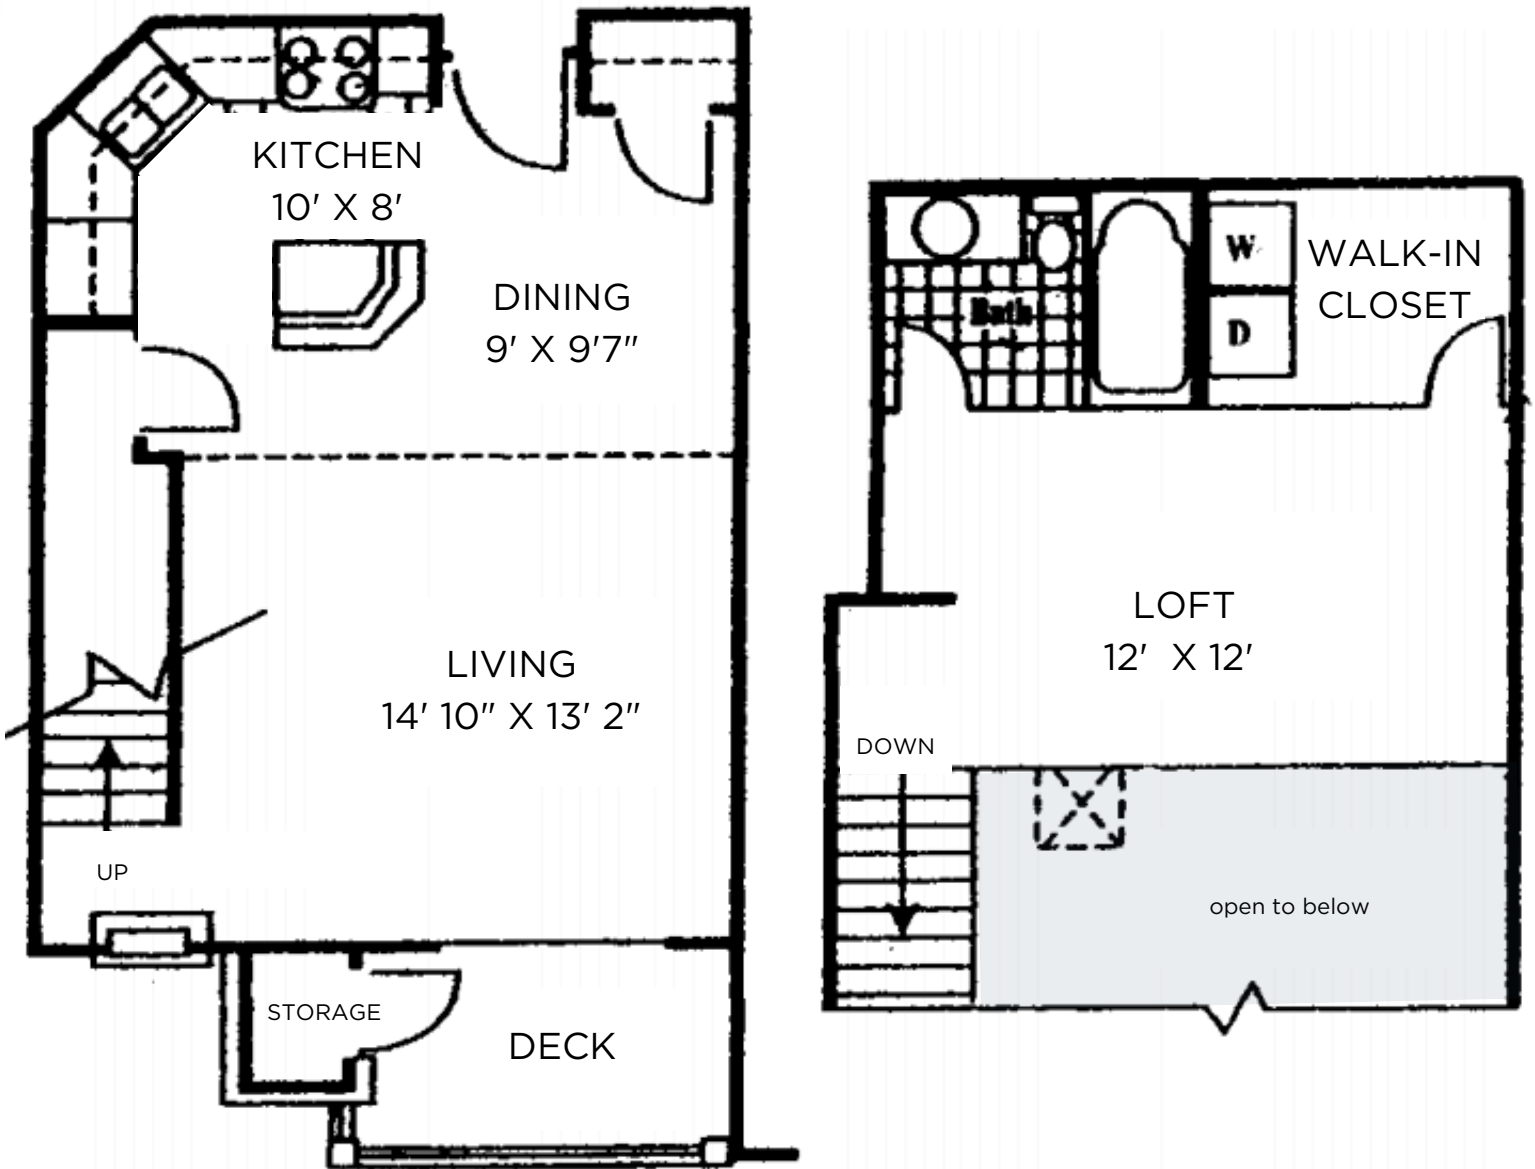

SEMINOLE WOODS

Floor plan and dimensions may vary

SEMINOLE WOODS

Sq Ft: 870

Bed: 1

Bath: 1

2

Floor plan and dimensions may vary