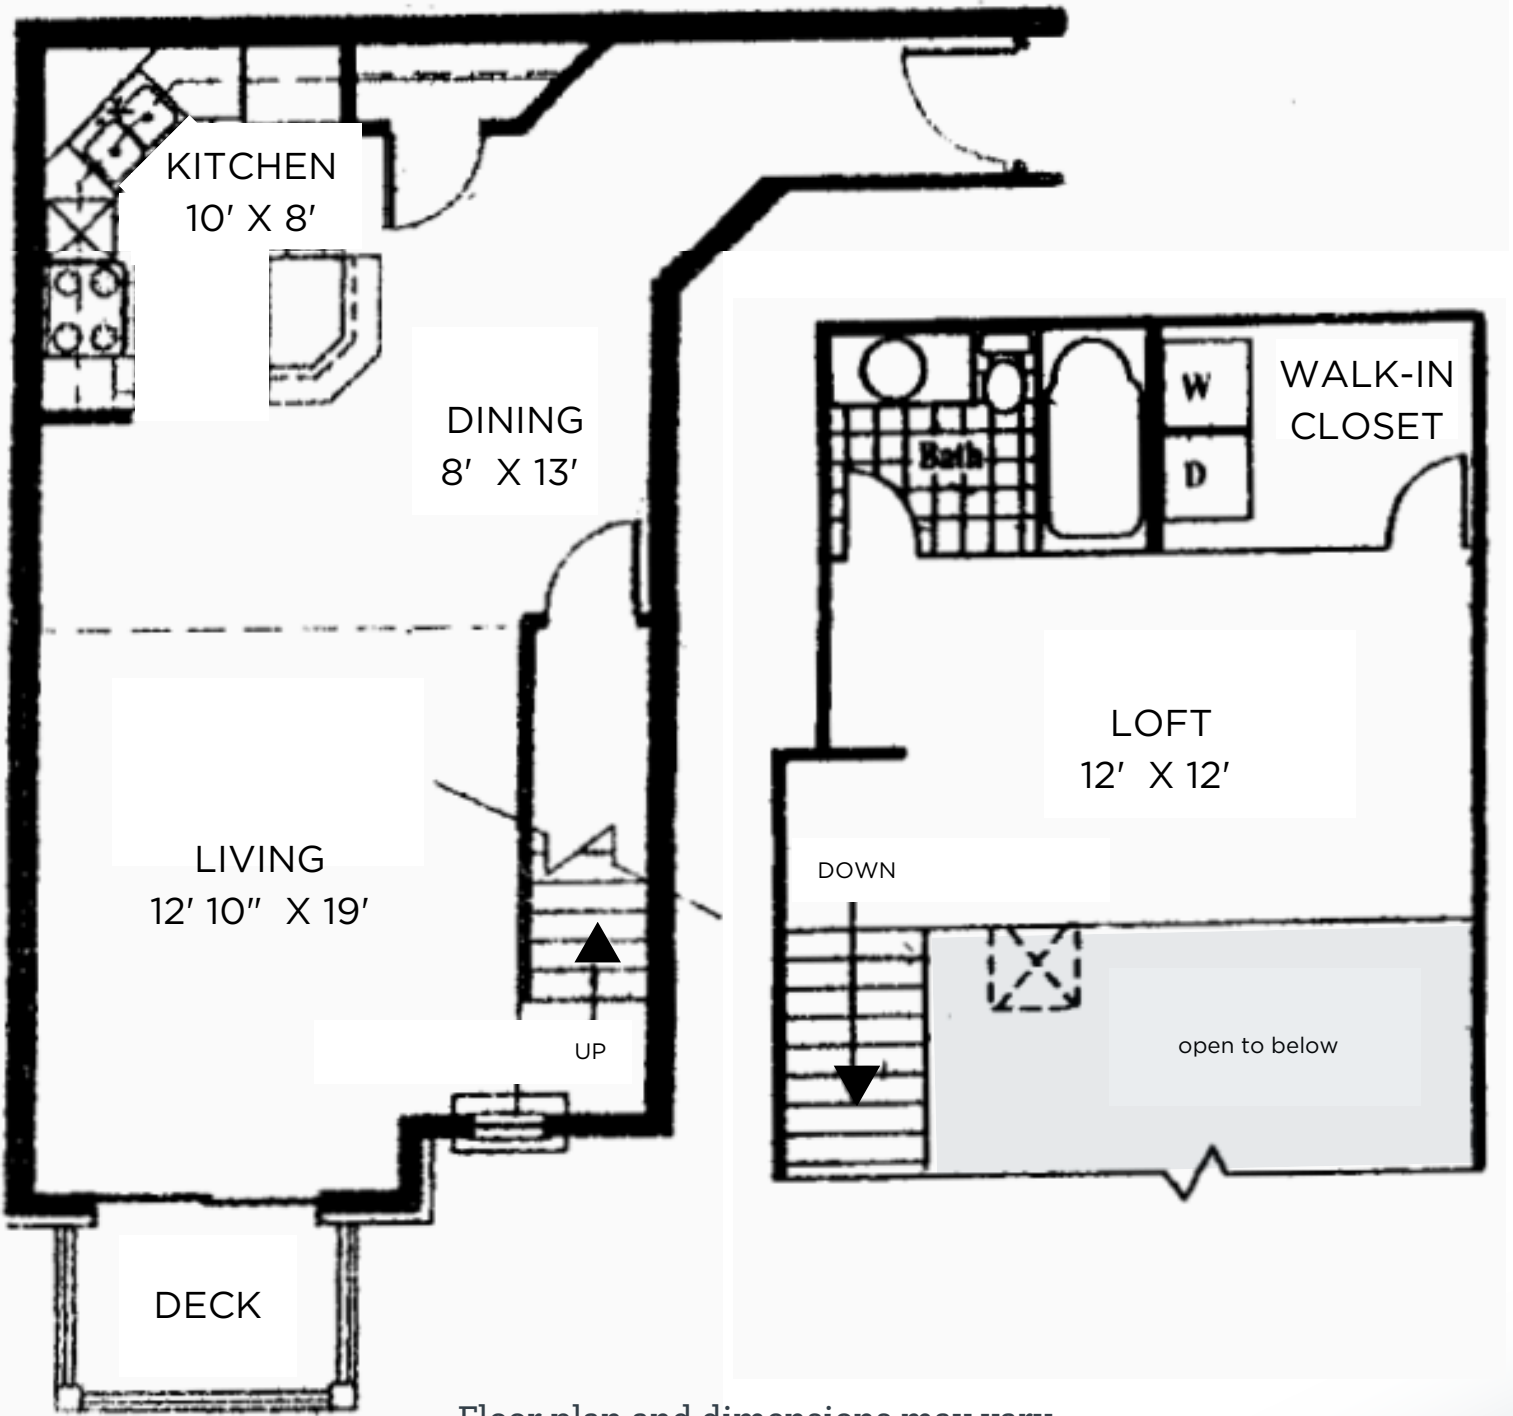

SEMINOLE WOODS

Floor plan and dimensions may vary

SEMINOLE WOODS

Sq Ft: 870

Bed: 1

Bath: 1

2

Floor plan and dimensions may vary